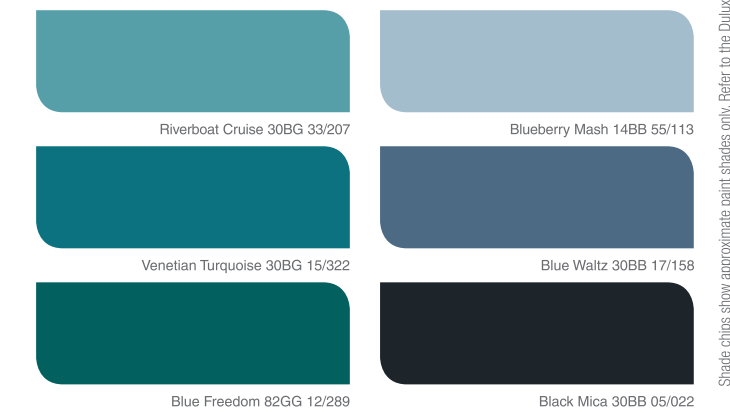

ESSENTIAL

The Essential Colour Palette: Pure, sleek, elegant, romantic and serene.

A palette of coloured white and light neutrals that is easy on the eye and suitable for most tastes. Complementing, elegant and reliable. Rediscover the timeless beauty of white and neutrals with refined warm whites and cool light tones.

Velvet Touch

Range of Ultra Luxury Emulsions

Intense rich colours
Ultra smooth finish

AkzoNobel

The Essential Colour Palette: pure, sleek, elegant, romantic and serene.

The Accent Colour Palette: fresh, light, airy, cheerful and energising.

The Atmosphere Colour Palette: warm, comforting and dependable.

Shade chips show approximate paint shades only. Refer to the Dulux Fandeck for actual shades.

Velvet Touch
Range of Ultra Luxury Emulsions

Adorn your walls with a range of sheen options* from Dulux Velvet Touch.

*Disclaimer: The visual appearance of each colour is affected by the different sheen level between paint finishes. Shown here are the sheen levels in the same colour to illustrate this effect. Colour featured: Razz Berries 14RR 09/333