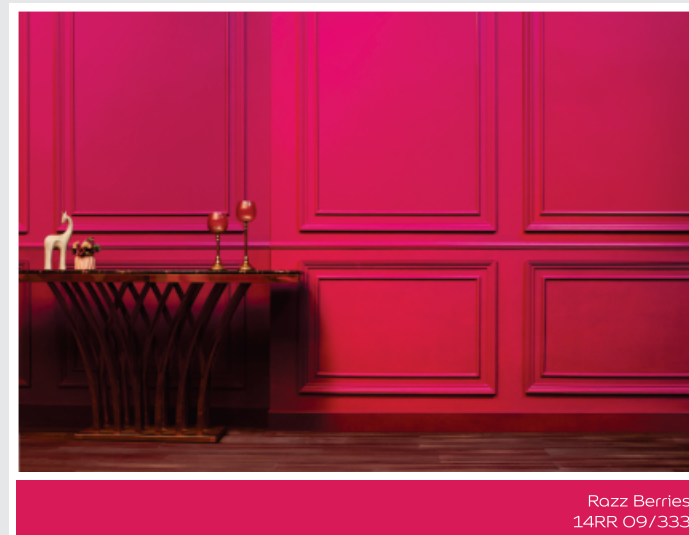

Rozz Berries
14RR 09/333

Create the look of New Velvet Touch Adv with these colors

ESSENTIAL

The Essential Colour Palette: Pure, sleek, elegant, romantic and serene.

A palette of coloured white and light neutrals that is easy on the eye and suitable for most tastes. Complementing, elegant and reliable. Rediscover the timeless beauty of white and neutrals with refined warm whites and cool light tones.

ACCENT

The Accent Colour Palette: Fresh, light, airy, cheerful and energising.

A palette of trendy oranges, violets, fresh greens, sunny yellows and cheerful blues fills your living with excitement. Whether you paint an entire room or only on an accent wall, these colours create decorative details impossible to miss.

ATMOSPHERE

The Atmosphere Colour Palette: Warm, comforting and dependable.

Enjoy the boundless glory of nature with inspired colours of forest, ocean and sky. With a palette of earth browns, warm reds, rich greens and deep blue, find your tranquil space.

Velvet Touch

Range of Ultra Luxury Emulsions

Dulux Velvet Touch Diamond Glo

The ultra-luxury premium emulsion with the dazzling glow of diamonds.

- High sheen finish
- Surface Slip Technology
- Best in class stain and water repellence
- High durability

Finish High Sheen | **Recommended number of coats** 2
Drying time between coats 4-6 hours | **Available in** 1L, 4L, 10L, 20L

Dulux Velvet Touch Pearl Glo

The ultra-luxury premium emulsion with the soft glow of pearls.

- Mid sheen finish
- Protection from finger marking
- Long lasting pearl like finish
- Best in class smoothness

Finish Soft Sheen | **Recommended number of coats** 2
Drying time between coats 4-6 hours | **Available in** 1L, 4L, 10L, 20L

Dulux Velvet Touch Platinum Glo

The ultra-luxury premium emulsion with the subtle glow of platinum.

- Rich Matt finish
- Dirt and dust resistance
- High durability

Finish Subtle Sheen | **Recommended number of coats** 2
Drying time between coats 4-6 hours | **Available in** 1L, 4L, 10L, 20L