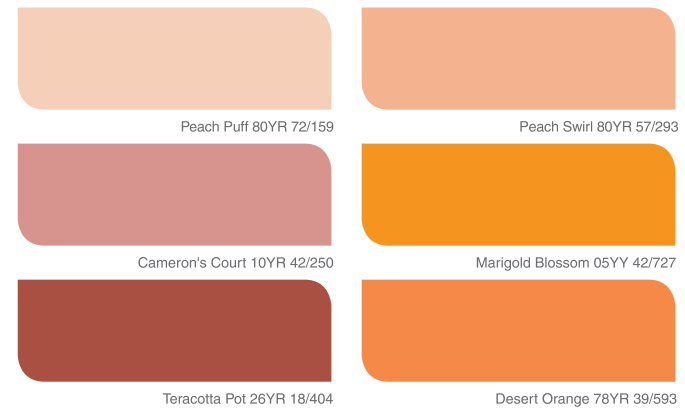

ESSENTIAL

The Essential Colour Palette: Pure, sleek, elegant, romantic and serene.

A palette of coloured white and light neutrals that is easy on the eye and suitable for most tastes. Complementing, elegant and reliable. Rediscover the timeless beauty of white and neutrals with refined warm whites and cool light tones.

Velvet Touch

Range of Ultra Luxury Emulsions

Intense rich colours
Ultra smooth finish

AkzoNobel

The Essential Colour Palette: pure, sleek, elegant, romantic and serene.

The Accent Colour Palette: fresh, light, airy, cheerful and energising.

The Atmosphere Colour Palette: warm, comforting and dependable.

Shade chips show approximate paint shades only. Refer to the Dulux Fandeck for actual shades.

Velvet Touch
Range of Ultra Luxury Emulsions

Adorn your walls with a range of sheen options* from Dulux Velvet Touch.

*Disclaimer: The visual appearance of each colour is affected by the different sheen level between paint finishes. Shown here are the sheen levels in the same colour to illustrate this effect. Colour featured: Razz Berries 14RR 09/333