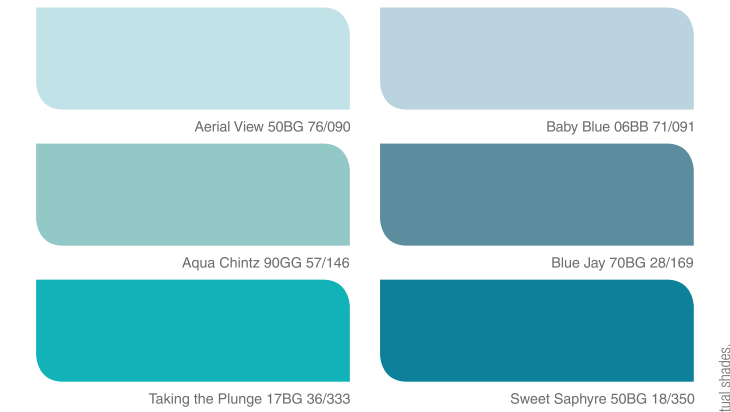

ESSENTIAL

The Essential Colour Palette: Pure, sleek, elegant, romantic and serene.

A palette of coloured white and light neutrals that is easy on the eye and suitable for most tastes. Complementing, elegant and reliable. Rediscover the timeless beauty of white and neutrals with refined warm whites and cool light tones.

Velvet Touch

Range of Ultra Luxury Emulsions

Intense rich colours
Ultra smooth finish

AkzoNobel

The Essential Colour Palette: pure, sleek, elegant, romantic and serene.

The Accent Colour Palette: fresh, light, airy, cheerful and energising.

The Atmosphere Colour Palette: warm, comforting and dependable.

Shade chips show approximate paint shades only. Refer to the Dulux Fandeck for actual shades.

Velvet Touch
Range of Ultra Luxury Emulsions

Adorn your walls with a range of sheen options* from Dulux Velvet Touch.

*Disclaimer: The visual appearance of each colour is affected by the different sheen level between paint finishes. Shown here are the sheen levels in the same colour to illustrate this effect. Colour featured: Razz Berries 14RR 09/333