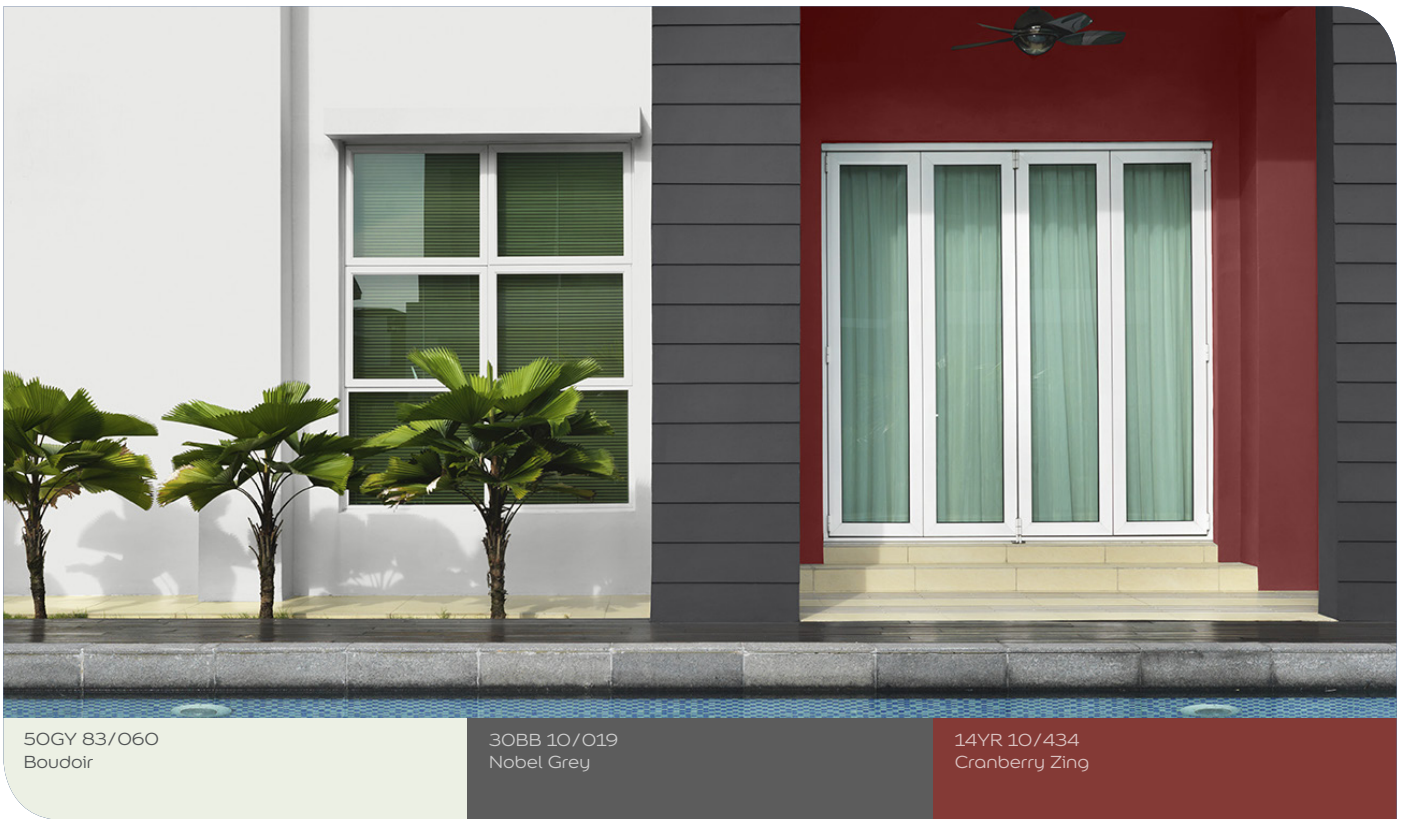

A striking feature wall can lift modern architecture to new heights. Make your statement with a pop of stand-out colour for a strong visual.

50GY 83/060  
Boudoir

30BB 10/019  
Nobel Grey

14YR 10/434  
Cranberry Zing