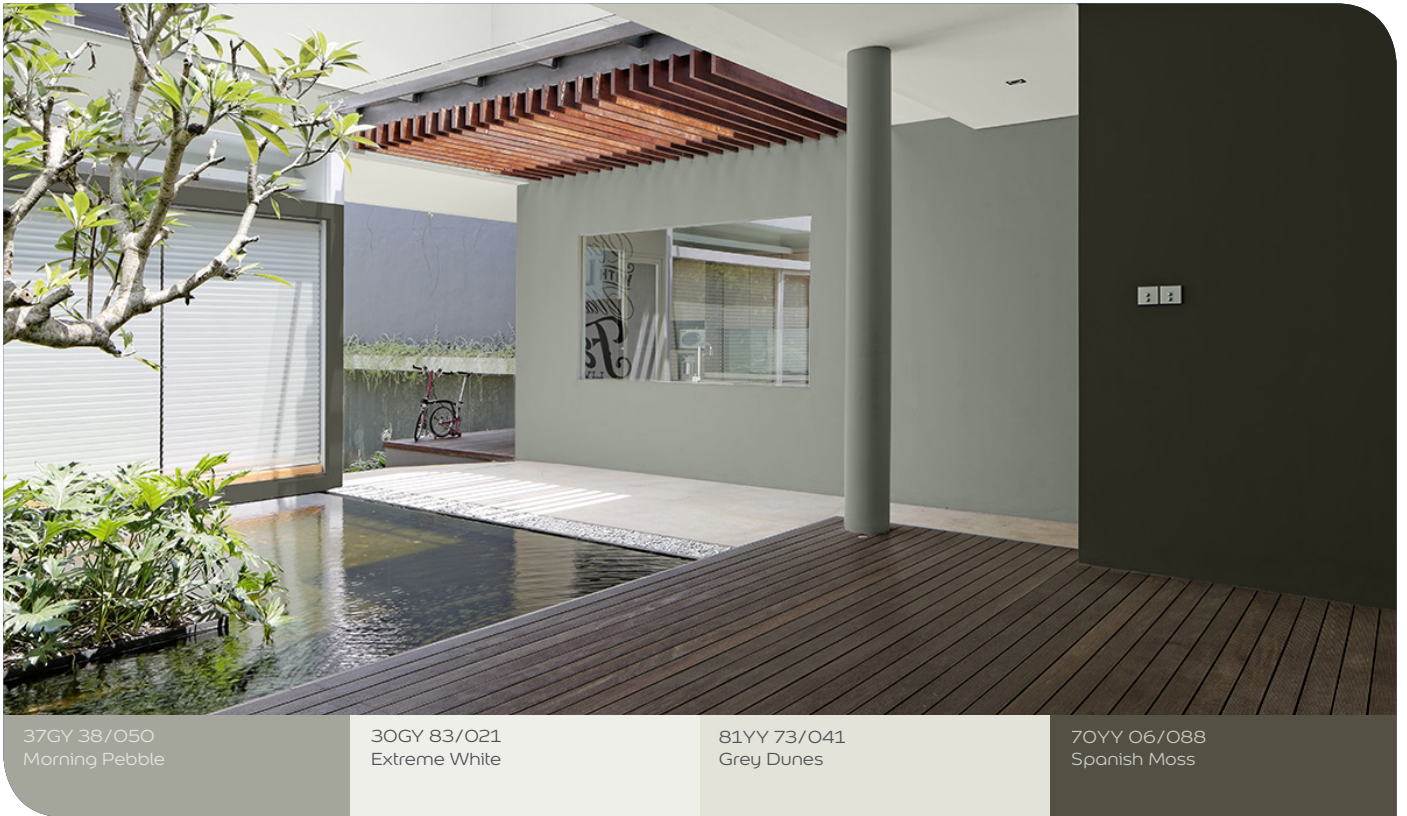

37GY 38/050
Morning Pebble

30GY 83/021
Extreme White

81YY 73/041
Grey Dunes

70YY 06/088
Spanish Moss

Modernity and tranquillity come together in this curated exterior. Add depth with intense mossy green and refresh the senses with clean and uplifting gradations of beige.